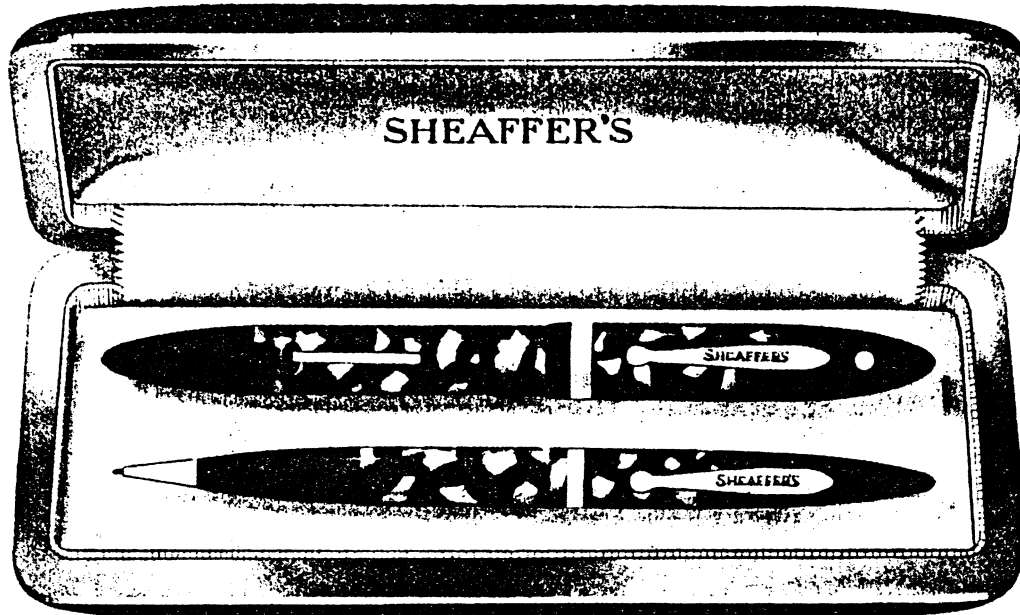

TWO PIECE ENSEMBLES IN *De Luxe* PRESENTATION BOX

		2D2				
PEN	PENCIL	BLACK	EBONIZED PEARL	GREY PEARL	MARINE GREEN	SET PRICE
DELUXE AUTOGRAPH LEVER TYPE						
85TC	SLT5	21.91—TALVO	2D91—DAKUB			$30.00*
75TC	LTSC5	21.92—TALVY	2D92—DAKYB			30.00*
75VC	LVC5	21.93—TAMVE	2D93—DALAB			30.00*
DE LUXE AUTOGRAPH VISIBLE TYPE						
85W	SLT5	21.97—TAMYO	2D97—DANIB			30.00*
75W	LTSC5	21.98—TAMVU	2D98—DANOB			30.00*
735WS	LVF5	21.99—TAMVY	2D99—DANUB			30.00*
LIFETIME LEVER TYPE						
8TC	SLT	21.1—LABAB	2D1—DALUB	2M1—MABAB	2H1—HABAB	15.00
74TC	LTSC	21.2—LABEB	2D2—DALYB	2M2—MABEB	2H2—HABEB	14.00
74VC	LVC	21.3—LABIB	2D3—DAMAB	2M3—MABIB	2H3—HABIB	12.25
LIFETIME VISIBLE BARREL TYPE						
8W	SLT	21.81—WUBUB	2D81—WUCAB	2A81—WUDIB		15.00
74W	LTSC	21.86—WUMYB	2D86—WUPEB	2A86—WUPAB		14.00
FIRST LADY LIFETIME LEVER TYPE						
73V	LVF	21.7—LADCA	2D7—LADEB	2M7—LADIC		12.25
FIRST LADY LIFETIME VISIBLE BARREL TYPE						
73WS	LVF	21.87—LADAG	2D87—LADEH	2A87—LADGI		12.25
FIRST LADY LEVER TYPE						
53V	LVF	21.37—LADPE	2D37—LADQI	2M37—LADUO		8.50
FIRST LADY VISIBLE BARREL TYPE						
53WS	LVF	21.88—LADUI	2D88—LADVO	2A88—LADWU		8.50
SHEAFFER FEATHERTOUCH LEVER TYPE						
5TC	LTSC	21.32—MSEZE	2D32—DAMYB	2M32—MSEVU	2H32—MSEWY	9.00
5VC	LVC	21.33—MSEYF	2D33—DANAB	2M33—MSEIB	2H33—MSEOC	8.50
SHEAFFER FEATHERTOUCH VISIBLE BARREL TYPE						
7W	LTSC	21.82—WUCGB	2D82—WUGFB	2A82—WUDYB		11.50
7WS	LVC	21.83—WUCUB	2D83—WUGIB	2A83—WUFEB		11.00
5W	LVC	21.84—WUDEB	2D84—WUGOB	2A84—WUFYB		8.50

*Prices include facsimile engraving of signature on pen and pencil. Without engraving, $29.00.